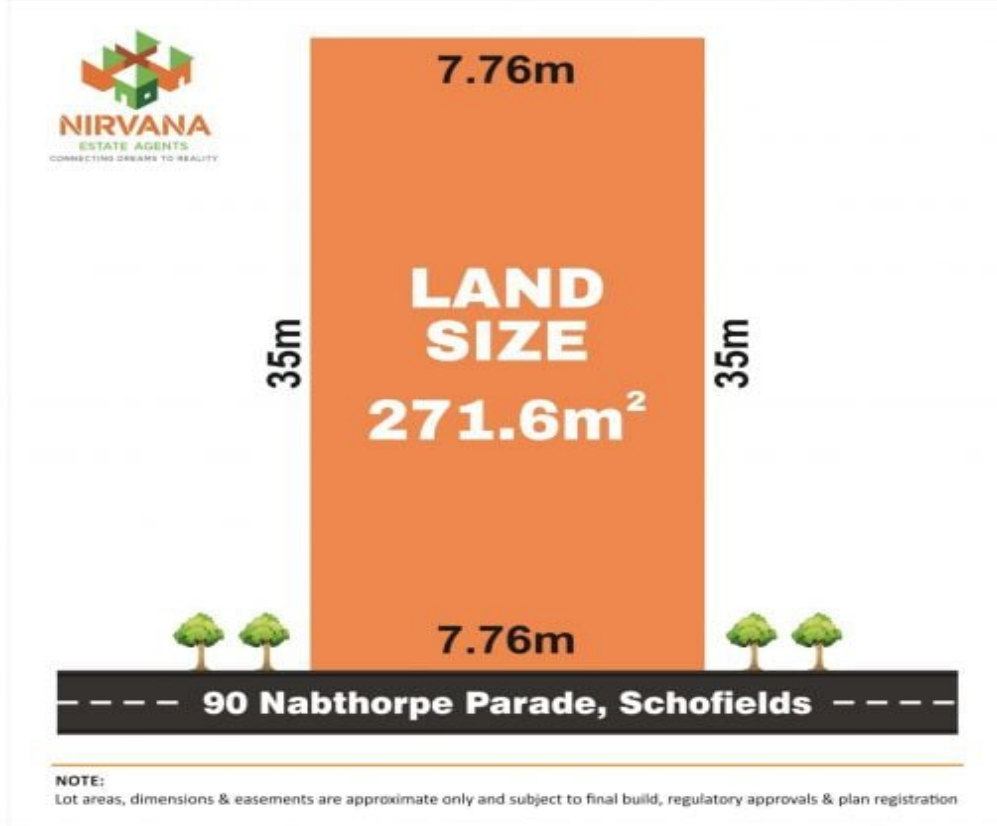

## 90 Nabthorpe Parade Schofields, NSW

### Discover Akuna Vista's Ultimate Location ? No Better Place to Build Your Dreams

Elevate your lifestyle with this 272 sqm piece of prime land in Akuna Vista's most sought-after location. Positioned on the same street as the upcoming Akuna Vista Public School, set to be finalized in 2024, this parcel offers a unique opportunity to build your dream home within a thriving urban landscape.