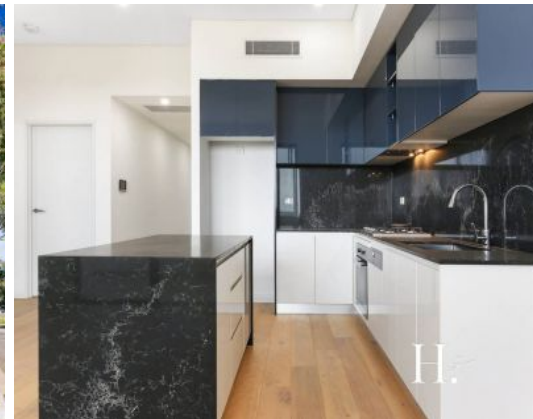

702/22 Pinnacle Street Miranda, NSW

 2  2  2

Leased Leased Leased \$990/W : 3 DAYS ON MARKET! Landlords connect to Hardii on 0

Presidential Pentsuite with Spectacular Sydney CBD Views in Miranda!

Welcome to another Hardii. Signature listing, the premier line of lux-livings, powered by Nirvana.

Property Features :-

- ? Dual mega parking spots w/ storage cage for additional belongings
- ? High ceiling

A short 15-minute walk to Miranda station, Muse Residence has commanding street appeal with an abundance of amenities within clo