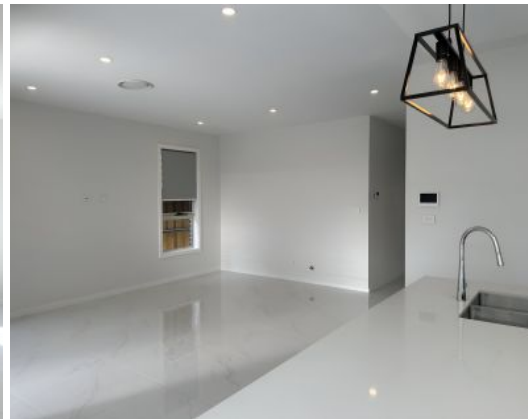

8 Sparrowhawk Street Marsden Park, NSW

4

2

1

LEASED LEASED LEASED for \$720 per week
on first open home! Two Tenants more
wait

Huge Family Home in Quiet Location

Located in the popular suburb of Marsden Park. This beautiful home has been designed to incorporate with lots of natural light and plenty of space for the family to enjoy.

- *4 generous sized bedrooms
- *Powder room downstairs
- *Master bedroom with spacious Ensuite
- *Open kitchen Area