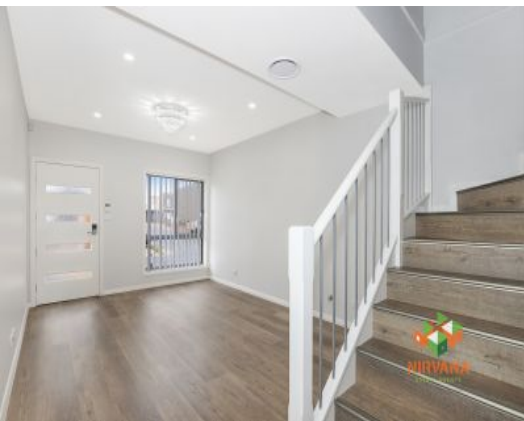

1 Dorcas Glade Schofields, NSW

4 2 1

Leased Leased Leased for $710 per week on first open home! Two Tenants more wait

Spacious & Modern Family Townhouse in The Ponds High School Catchment!

Key Features:-

- Four generous sized bedrooms with in built wardrobes
- Master bedroom with en-suite
- Spacious lounge and dining area
- Ample storage area

Satya Ranyal

0401 096 284

Rental Nirvana