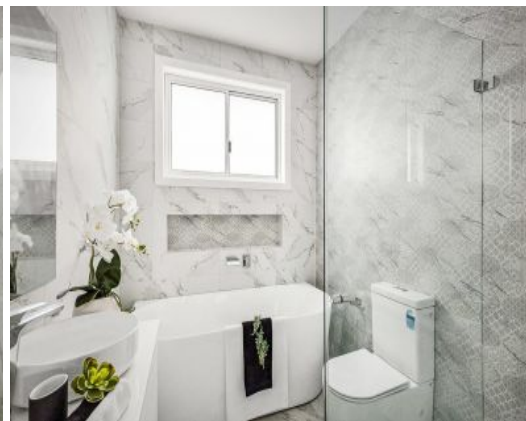

Doorland Street Schofields, NSW

5

3

2

PAY 10% NOW, NOTHING UNTIL COMPLETION
!! No Progressive payments until the house

Just Next to upcoming new school

Nirvana Estate Agents is proud to present this great opportunity to build your dream home within this sought after location of Akuna Vista estate , Schofields

- > Approx. 24 square home
- > 2.7 m Ceiling Height
- > Double Garage
- > Porcelain Tiles(600X600) in the common area

Satya Ranyal

0401 096 284

Kulwinder Singh

0430 444 216