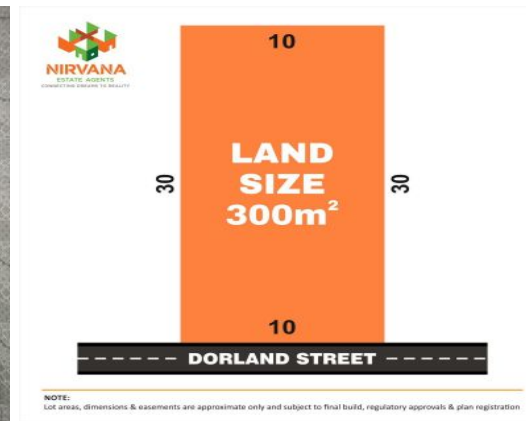

Doorland Street Schofields, NSW

5

3

2

PAY 10% NOW, NOTHING UNTIL COMPLETION
!! No Progressive payments until the house

Just Next to upcoming new school

Nirvana Estate Agents is proud to present this great opportunity to build your dream home within this sought after location of Akuna Vista estate , Schofields

- > Approx. 24 square home
- > 2.7 m Ceiling Height
- > Double Garage
- > Porcelain Tiles(600X600) in the common area

Satya Ranyal

0401 096 284

Kulwinder Singh

0430 444 216