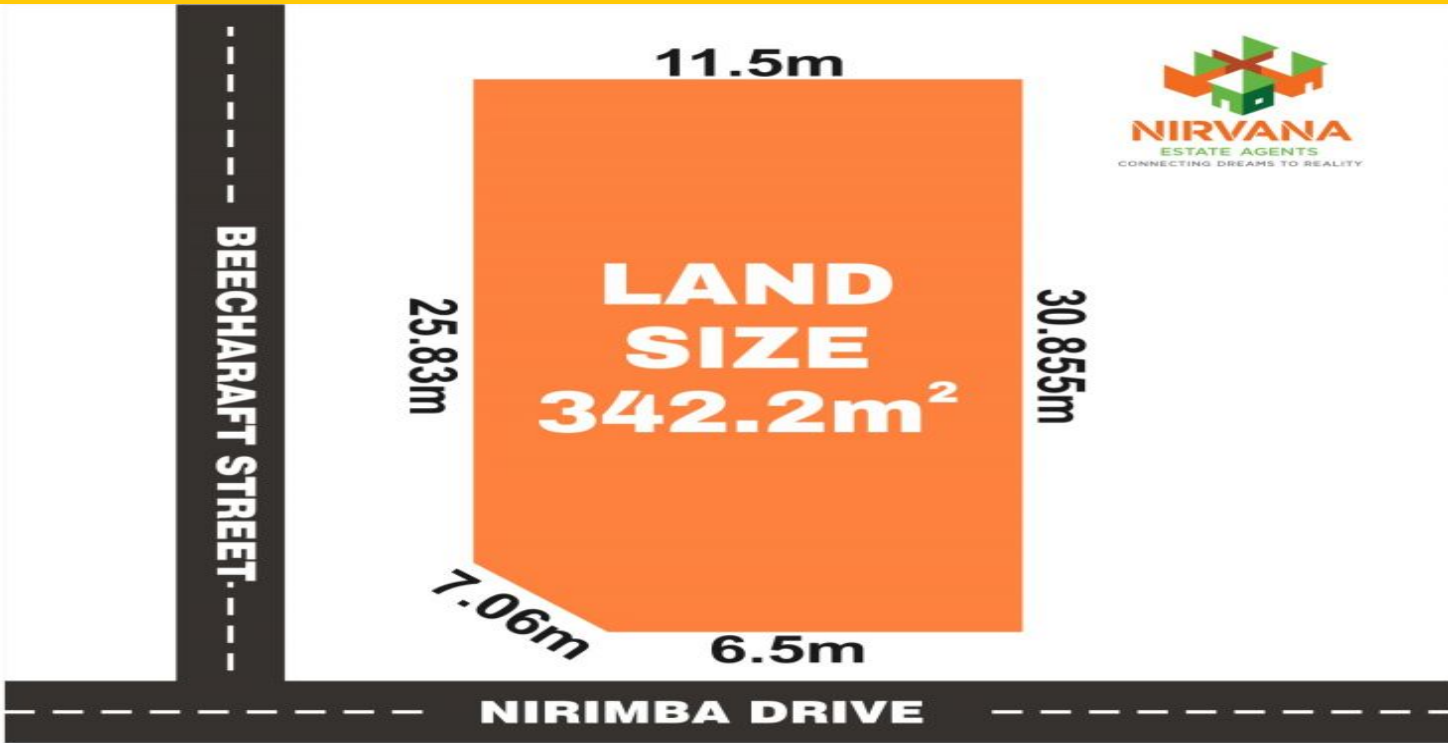

4255/ Nirimba Drive Schofields, NSW

NOTE:

Lot areas, dimensions & easements are approximate only and subject to final build, regulatory approvals & plan registration

SOLD !!

Two More Buyers waiting for similar property ! Vendors Call Hardii 040

Located within a 5-minutes walk to the upcoming parks, playfield, school and Akuna Vista Shopping Centre, this block is the perfect opportunity to be integrated into the lovely Akuna Vista community.

Block features :-

- Approximately 342 SQM
- Great Location