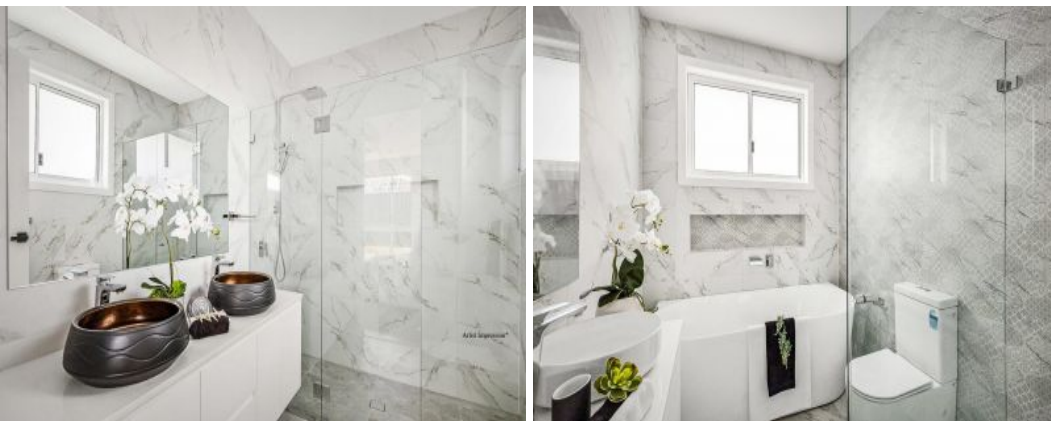

Planigale Street Marsden Park, NSW

5

3

2

PAY 10% NOW, NOTHING UNTIL COMPLETION
!! No Progressive payments until the house

EAST Facing - Levelled Block of Land

Nirvana Estate Agents is proud to present this great opportunity to build your dream home within this sought after location of Marsden Park (Melonba)

- > Approx. 30 square home
- > 2.7 m Ceiling Height
- > Double Garage
- > Porcelain Tiles(600X600) in the common area

Kulwinder Singh

0430 444 216

Satya Ranyal

0401 096 284