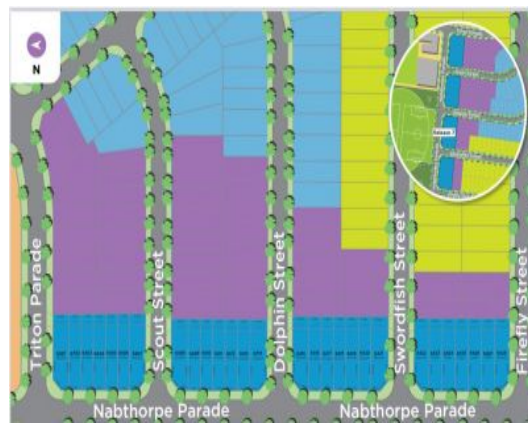

6425/ Nabthorpe Parade Schofields, NSW

LOT 6425 NABTHORPE PARADE

NOTE:
Lot areas, dimensions & easements are approximate only and subject to final build, regulatory approvals & plan registration

Opportunity to build your dream house in Akuna Vista

Nirvana Estate agents is proud to present and welcome you to the Akuna Vista Estate, Registered Block of land, choose your own builder.

Property Features:

- + Leveled Block
- + Land Size 275 sqm
- + Registered land, Ready to built