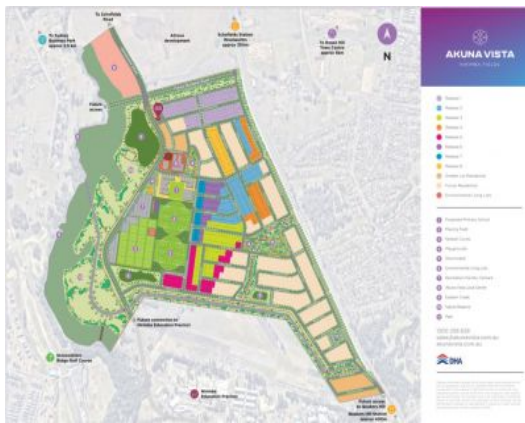

6425/ Nabthorpe Parade Schofields, NSW

LOT 6425 NABTHORPE PARADE

NOTE:
Lot areas, dimensions & easements are approximate only and subject to final build, regulatory approvals & plan registration

Opportunity to build your dream house in Akuna Vista

Nirvana Estate agents is proud to present and welcome you to the Akuna Vista Estate, Registered Block of land, choose your own builder.

Property Features:

- + Leveled Block
- + Land Size 275 sqm
- + Registered land, Ready to built