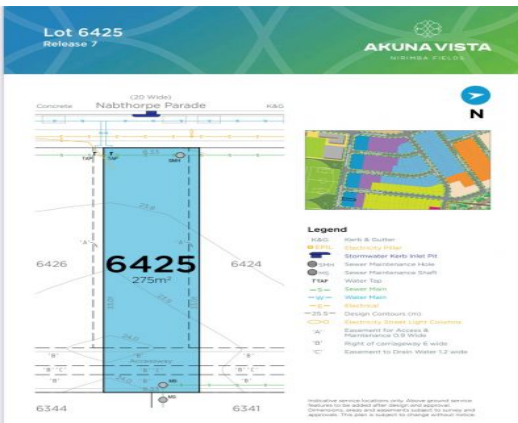

6425/ Nabthorpe Parade Schofields, NSW

LOT 6425 NABTHORPE PARADE

NOTE:
Lot areas, dimensions & easements are approximate only and subject to final build, regulatory approvals & plan registration

Opportunity to build your dream house in Akuna Vista

Nirvana Estate agents is proud to present and welcome you to the Akuna Vista Estate, Registered Block of land, choose your own builder.

Property Features:

- + Leveled Block
- + Land Size 275 sqm
- + Registered land, Ready to built