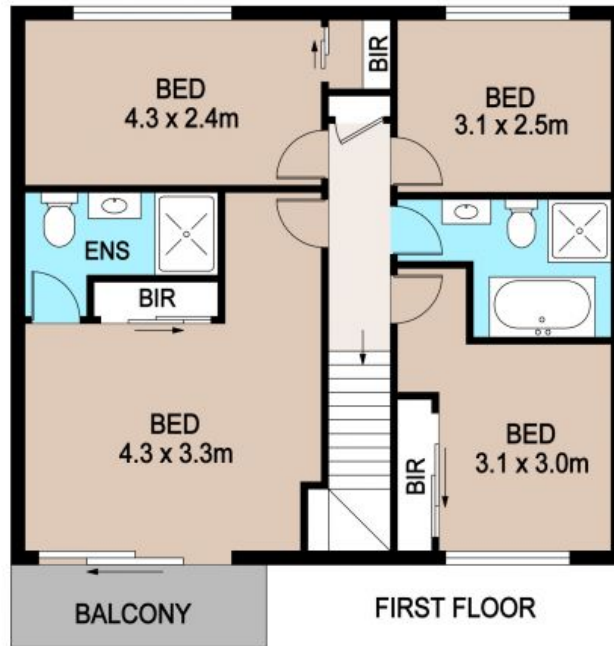

11/88 REID STREET, WERRINGTON

DISCLAIMER

PLANS SHOWN ARE FOR MARKETING PURPOSES ONLY, ALL DIMENSIONS ARE APPROXIMATE AND NOT TO SCALE. THEY ARE SUBJECT TO ERRORS AND INACCURACIES AND NO LIABILITY WILL BE ACCEPTED. INTERESTED PARTIES SHOULD MAKE THEIR OWN INQUIRES.