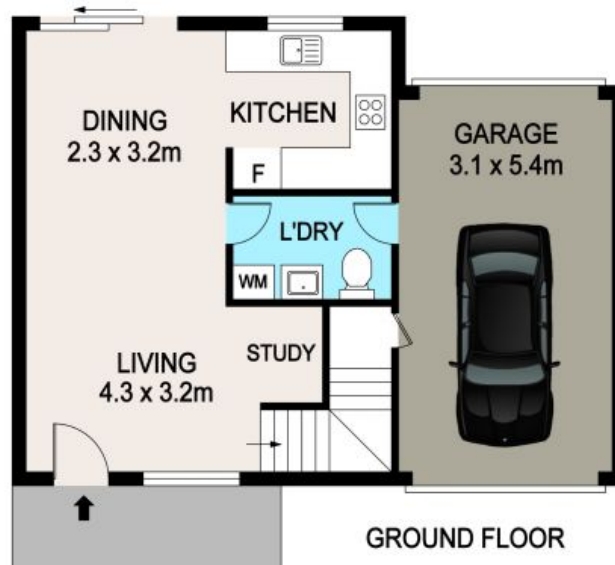

11/88 REID STREET, WERRINGTON

DISCLAIMER

PLANS SHOWN ARE FOR MARKETING PURPOSES ONLY, ALL DIMENSIONS ARE APPROXIMATE AND NOT TO SCALE. THEY ARE SUBJECT TO ERRORS AND INACCURACIES AND NO LIABILITY WILL BE ACCEPTED. INTERESTED PARTIES SHOULD MAKE THEIR OWN INQUIRES.